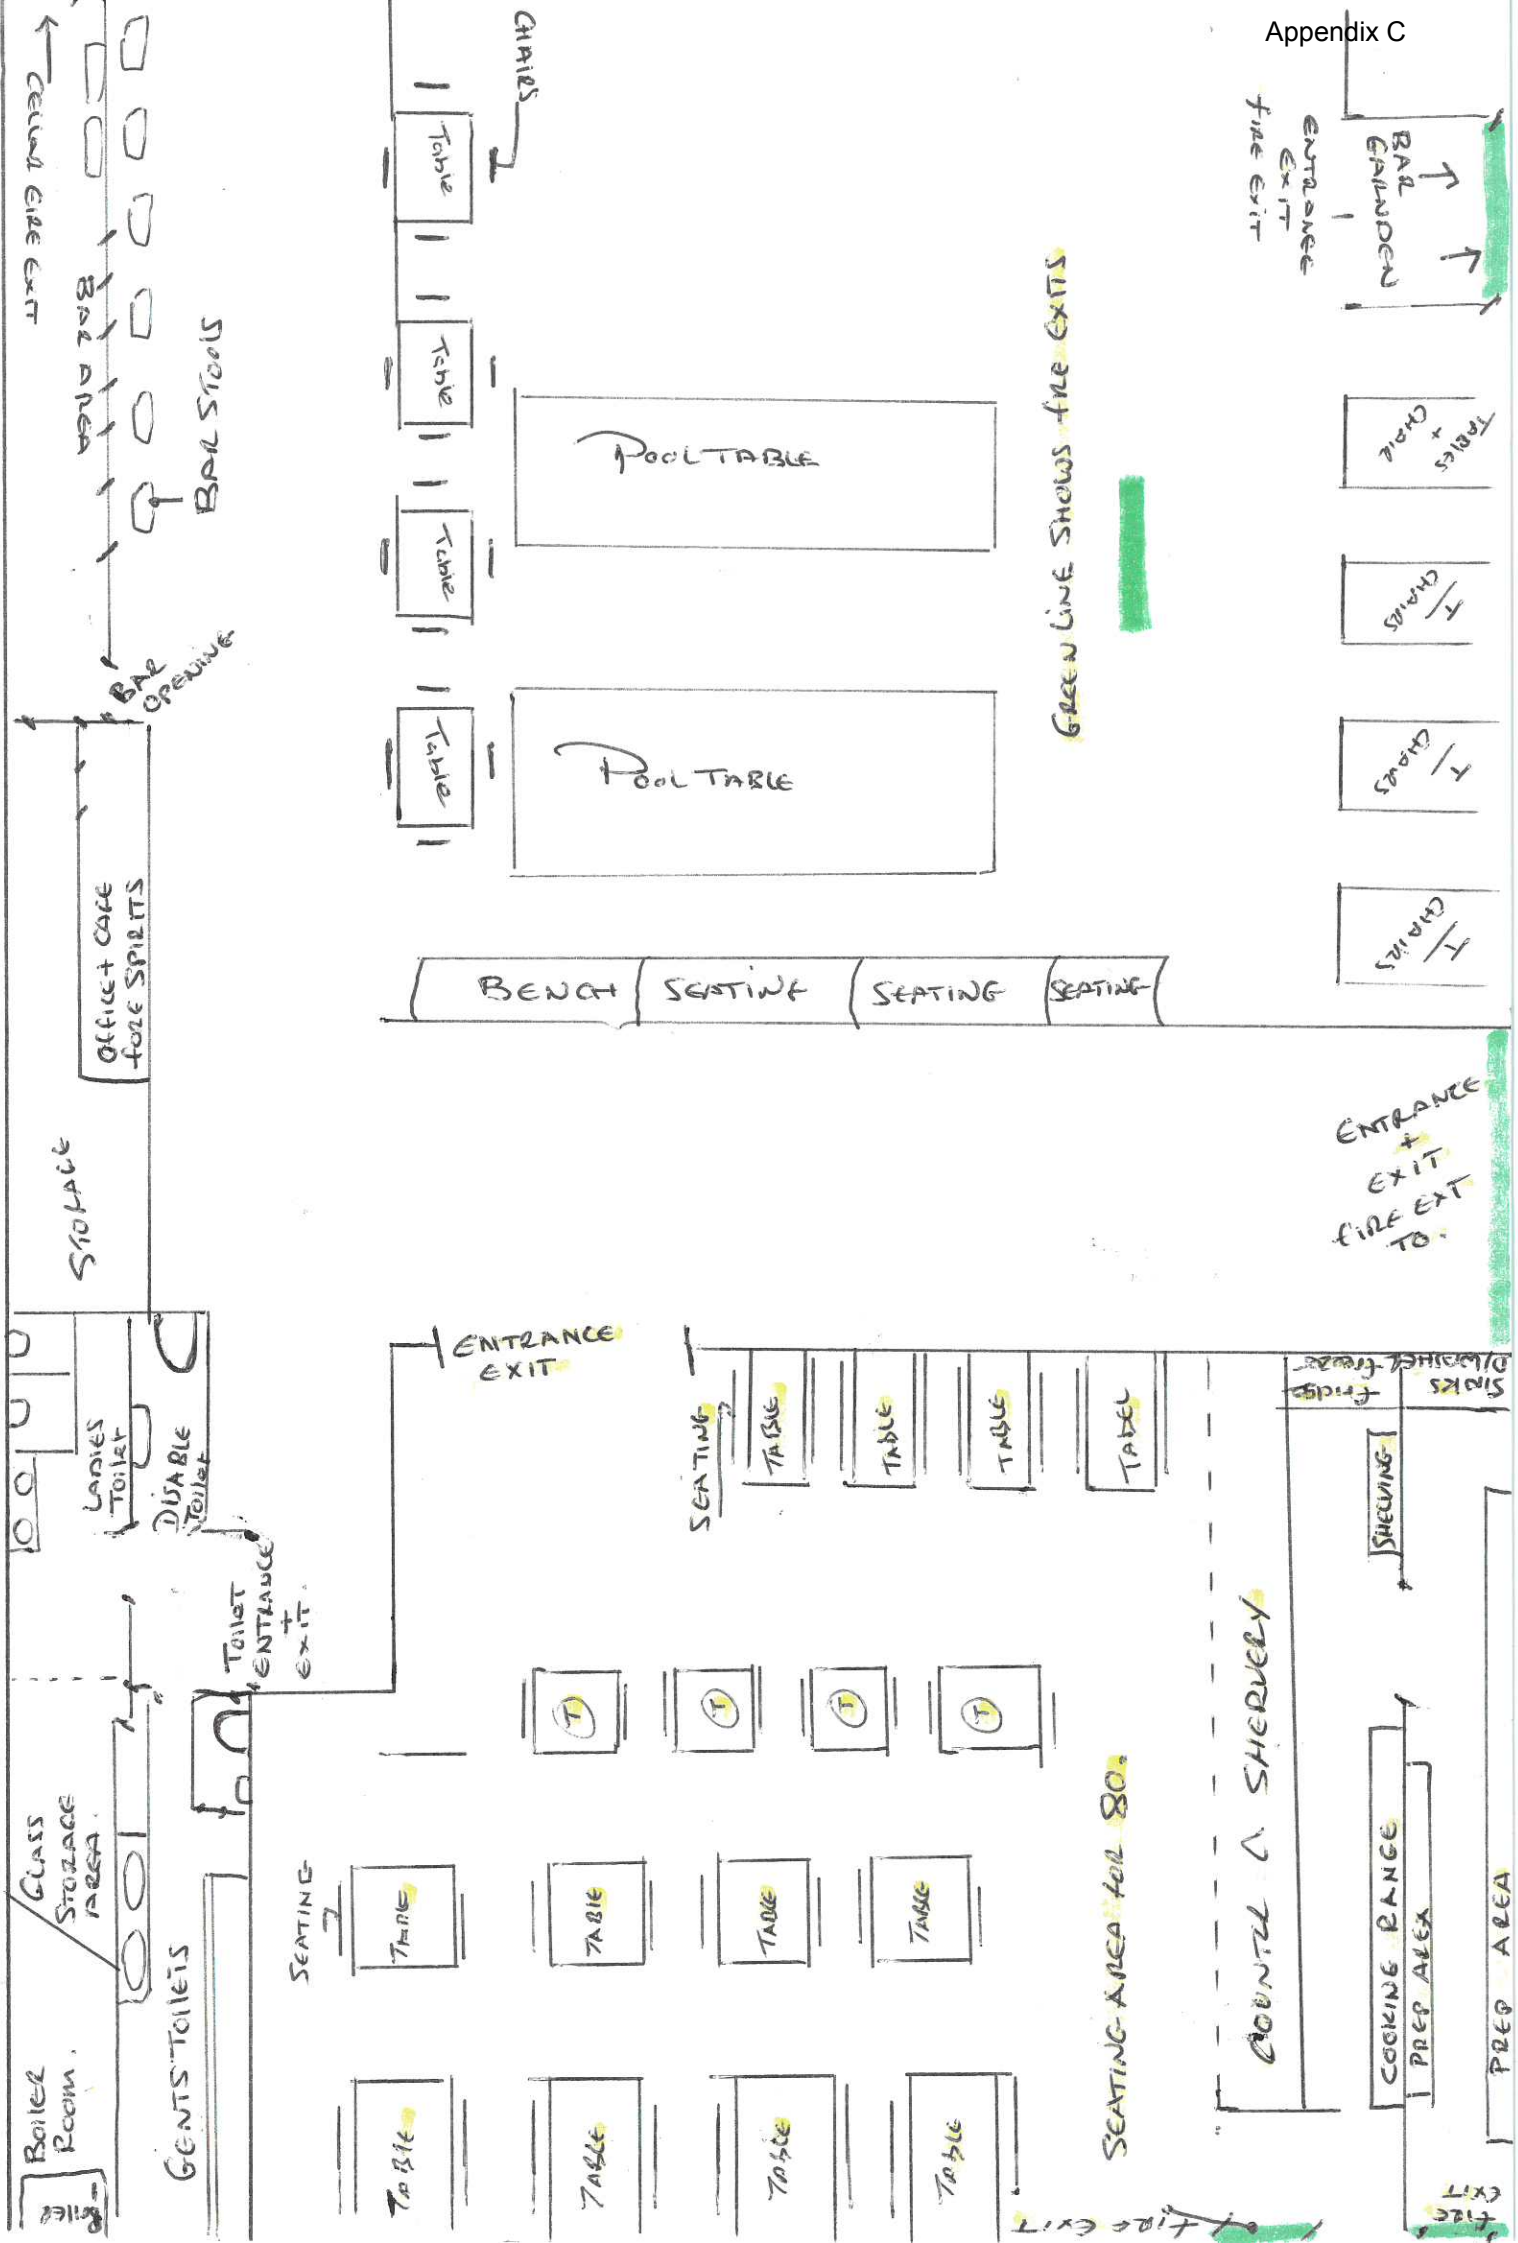

THE IVY NEW DINING AREA. DRAWING NOT TO SCALE. SHEELNESS MEIRINK.

GREEN LINE SHOWS FIRE EXITS

SEATING AREA FOR 80.

ENTRANCE + EXIT FIRE EXIT TO.

EXTRA SPACE EXIT FIRE EXIT

TABLES + CHAIRS

T CHAIRS

T CHAIRS

T CHAIRS

SINKS FRIDGE DISHWASHER

SHELVING

COOKING RANGE PREP AREA

PREP AREA

FIRE EXIT

FIRE EXIT